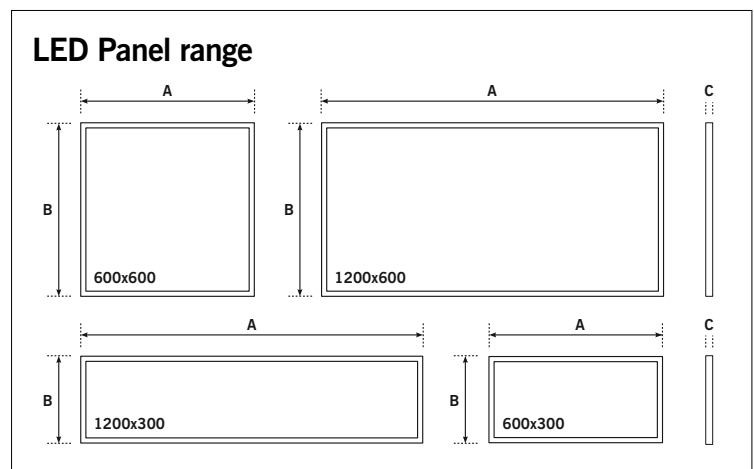

LED PANEL LIGHT

LUXNA Ultra Slim LED Panel Light adopts super bright LED as a light source, which are stable, long life and have no UV & IR emission. The white aluminum frame is stylish and fashionable with everlasting colour. LUXNA Ultra Slim LED Panel Lights are the ideal replacement for traditional fluorescent recessed modular lights and can save up to 60% in energy costs.

Features

- Luminaire efficacy up to 100 lm/watt
- Suitable for 25mm and 15mm T-bar installations
- CRI >80, ErP compatible
- Ultra slim design 10.5mm thickness
- Supplied with 'plug and play' driver, non-dimmable
- 5 year warranty
- Quick and easy installation, no maintenance
- Ideal for: Offices, restaurants, hotels, shops, schools, hospitals, hallways, lobbies and meeting rooms

Specifications

- Dimensions, Power & Lumen output: See table
- Colour temperature: Warm White: 3000K, Natural white: 4000K, Daylight: 6000K
- Colour Rendering Index: >80
- Rated Life (L70): 50,000 Hours
- Frame: Aluminium
- Optics: Opal
- Beam spread: 120°
- Operating temperature: 25 - 40°C
- Input Voltage: 220 - 240V/AC
- Frequency: 50/60Hz
- Power Factor: >0.90
- Glow Wire: 650°C
- Installation: Recessed / Suspension / Surface mounted box

Options

- Dimmable compatible with 1-10V/Dali driver
- Lighting sensors and Motion sensors are optional
- Remote Emergency pack, 3 hour maintained

Technical Specifications

Part No.	Description	Power (W)	Measurement (AxBxC mm)	Lumen Output	IP Rating	Power Factor	CRI	Colour Temperature
LXPAN28LED63NW2	LED Recessed Panel	28	595 X 295 X 10.5	2240	IP20	> 0.90	> 0.80	4000K
LXPAN28LED63CW2	LED Recessed Panel	28	595 X 295 X 10.5	2240	IP20	> 0.90	> 0.80	6000K
LXPAN30LED66WW2	LED Recessed Panel	30	595 X 595 X 10.5	3000	IP20	> 0.90	> 0.80	3000K
LXPAN30LED66NW2	LED Recessed Panel	30	595 X 595 X 10.5	3000	IP20	> 0.90	> 0.80	4000K
LXPAN30LED66CW2	LED Recessed Panel	30	595 X 595 X 10.5	3000	IP20	> 0.90	> 0.80	6000K
LXPAN30LED66NW2/IP54	LED Recessed Panel/IP54	30	595 X 595 X 13.5	3000	IP54	> 0.90	> 0.80	4000K
LXPAN33LED66NW2/UGR19	LED Recessed Panel/UGR < 19	33	595 X 595 X 10.5	3300	IP20	> 0.90	> 0.80	4000K
LXPAN36LED66WW2	LED Recessed Panel	36	595 X 595 X 10.5	3000	IP20	> 0.90	> 0.80	3000K
LXPAN36LED66NW2	LED Recessed Panel	36	595 X 595 X 10.5	3100	IP20	> 0.90	> 0.80	4000K
LXPAN36LED66CW2	LED Recessed Panel	36	595 X 595 X 10.5	3100	IP20	> 0.90	> 0.80	6000K
LXPAN60LED123NW2	LED Recessed Panel	60	1195 X 295 X 10.5	5100	IP20	> 0.90	> 0.80	4000K
LXPAN60LED123CW2	LED Recessed Panel	60	1195 X 295 X 10.5	5100	IP20	> 0.90	> 0.80	6000K
LXPAN60LED126NW2	LED Recessed Panel	60	1195 X 595 X 10.5	5100	IP20	> 0.90	> 0.80	4000K
LXPAN60LED126CW2	LED Recessed Panel	60	1195 X 595 X 10.5	5100	IP20	> 0.90	> 0.80	6000K